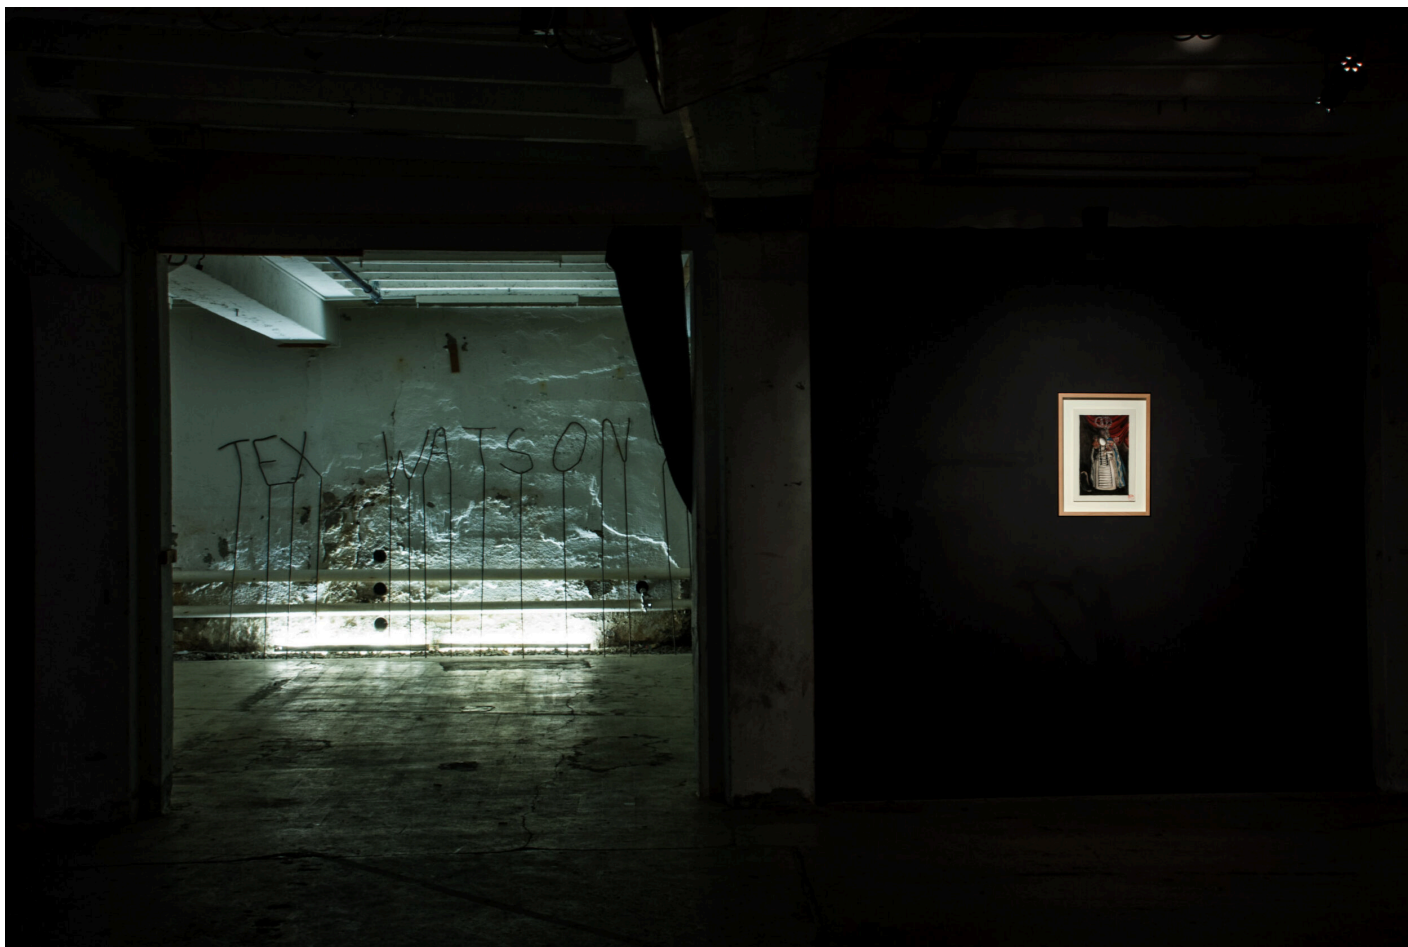

LA BALLADE DU CRIME

2015

STUDIO VIR ANDRES HERA

VIRANDRESHERA.COM

LA BALLADE DU CRIME

2015

November

AD BD - Espace Saint Martin

Lausanne, Switzerland

INSTALLATION VIEWS AND WORK DETAIL, LA BALLADE DU CRIME, AD BD, LAUSANNE, 2015

WITH WORKS BY

Stefan Botez, Laetitia Bech, Valère Chanceaulme, Matthis Gasser, Livia Johan, Vir Andres Hera, Jhafis Quintero, and
Dorian Ozhan Sari