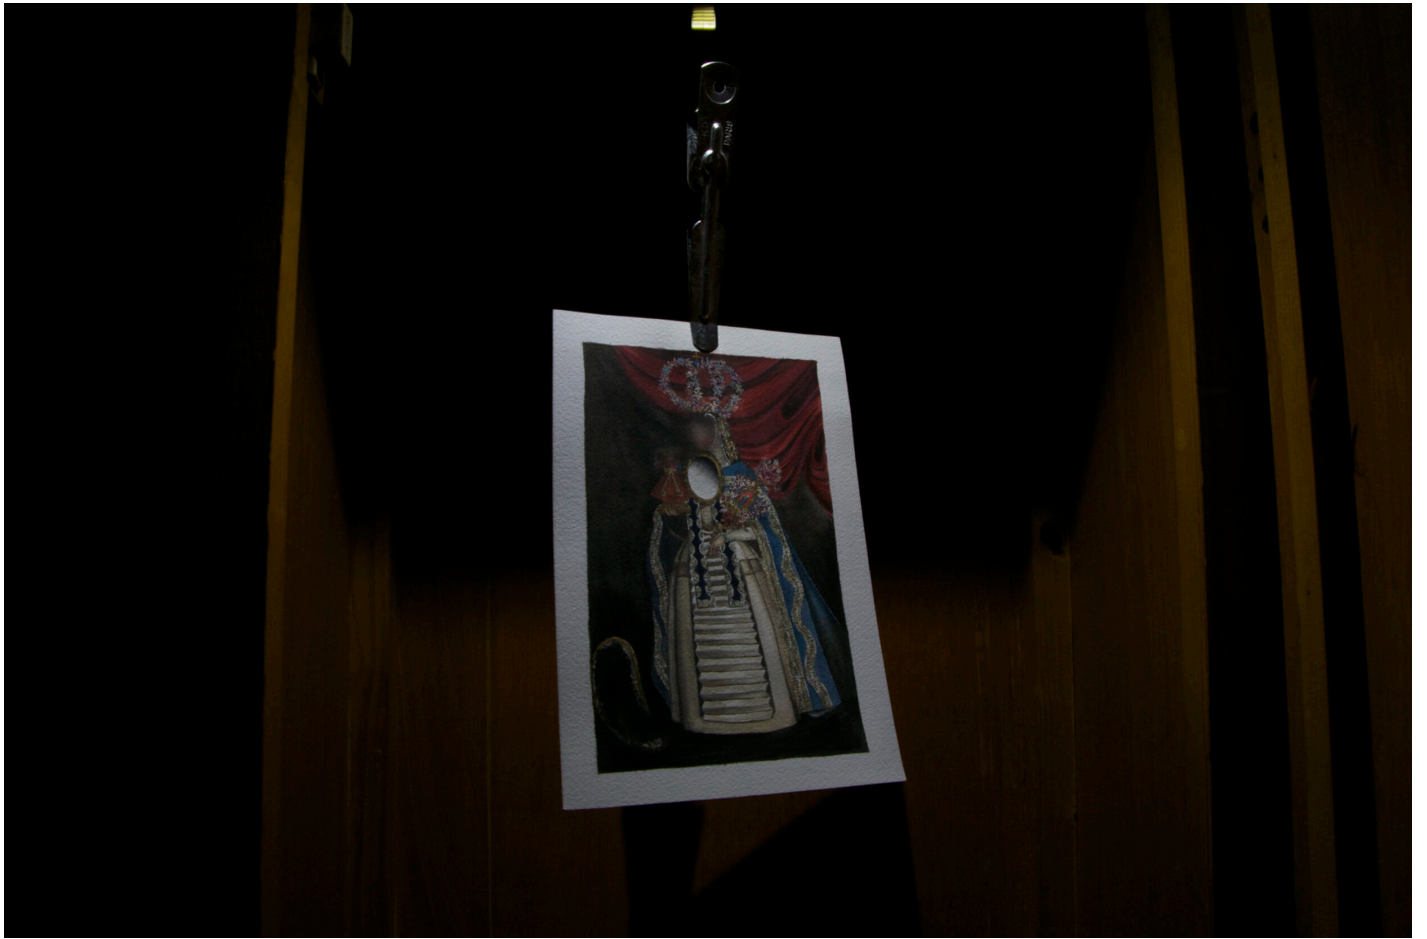

LA BALLADE DU CRIME

2015

STUDIO VIR ANDRES HERA

VIRANDRESHERA.COM

LA BALLADE DU CRIME

2015

November

AD BD - Espace Saint Martin

Lausanne, Switzerland

INSTALLATION VIEWS AND WORK DETAIL, LA BALLADE DU CRIME, AD BD, LAUSANNE, 2015

WITH WORKS BY

Stefan Botez, Laetitia Bech, Valère Chanceaulme, Matthis Gasser, Livia Johan, Vir Andres Hera, Jhafis Quintero, and
Dorian Ozhan Sari